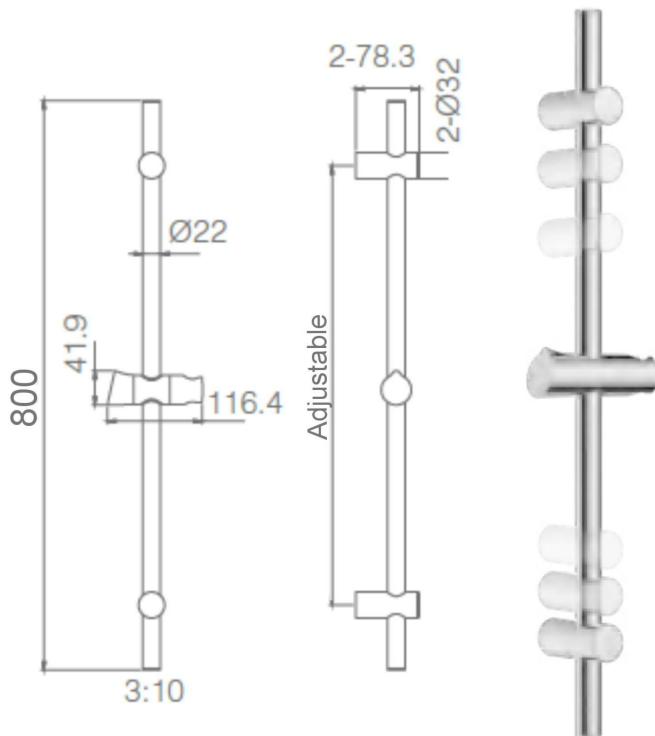

HS800

Adjustable 800L Shower Sliding Rail

Material : Plastic
Tube : $\varnothing 22.0$

K&E
TECHNOLOGY®